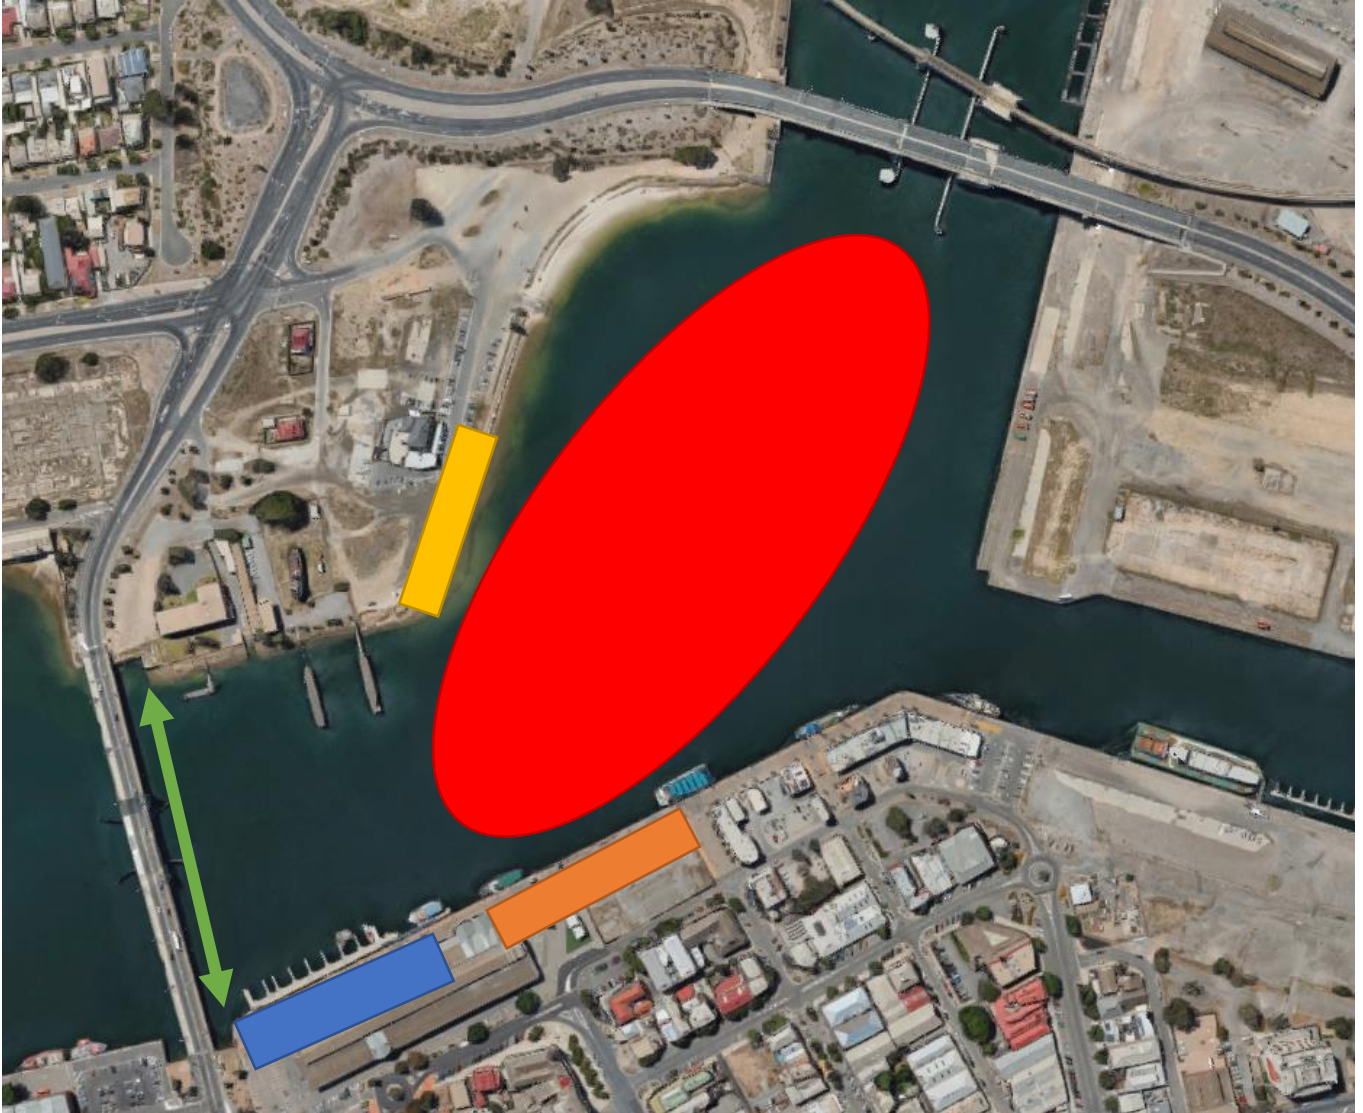

Sailing Instructions

Attachment 1

2023 Port Adelaide Dockside Festival Dinghy Regatta
Courses

Upwind Course	Start (LG) – WG – LG – WG – Finish (LG)
Start / Finish line: Leeward Gate (LG) Signal Vessel will be located at either extension of the gate. <i>Please note: gate mark colours are interchangeable.</i>	

Sailing Instructions Attachment 1

2023 Course Area

BLUE – Event Location, Changeover/Dock Location (Spectator Friendly)

ORANGE – Port Adelaide Lighthouse Precinct (Spectator Friendly including licenced area)

YELLOW – Birkenhead Tavern Frontage (Spectator Friendly)

GREEN – Birkenhead Bridge

RED – Course Area